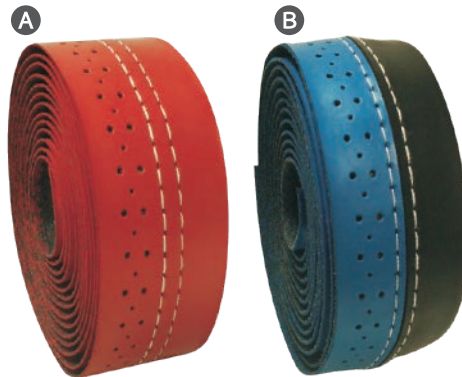

**CST-136 \*Anti-Slip\***

Material:PU/EVA Foamed  
Size:3cmx200cm

**CST-110E**  
Material:PU/EVA Foamed  
Size:3cmx200cm  
Carbon Looking Surface

**CST-119•119SH**  
Material:EVA Foamed  
Size:3cmx185cm  
(SH)Brush Surface

**CST-151**  
Material:PU/EVA Foamed  
Size:3cmx200cm  
Leopard Print

***New!***

**CST-126AK2**  
Material:PU/EVA Foamed  
Size:3cmx200cm

**CST-126**  
Material:PU/EVA Foamed  
Size:3cmx200cm

**CST-108A•B**  
Material:PU  
Size:3cmx185cm

**CST-109A•B**  
Material:PU  
Size:3cmx185cm

**Real Leather!**

**CST-118**  
Material:LEATHER  
Size:3cmx185cm