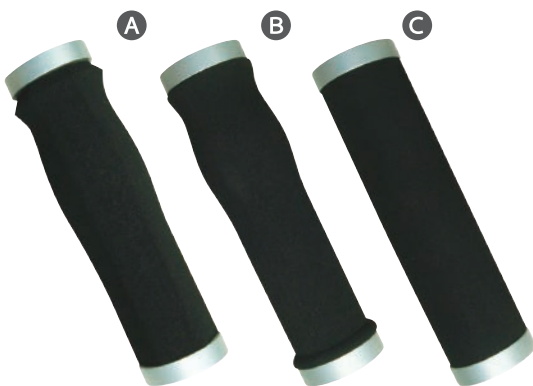

# Foam Grips & Lightning Grips .

**CSG-672**  
Material:CR or High Density Foamed  
Size:125mm

**CSG-132•132M**  
Material:CR(Chloroprene) or High Density Foamed  
Size:125/100mm

**CSG-132RX**  
Material:CR/High Density Foamed  
Size:130mm

**CSG-120**  
Material:High Density Foamed  
Size:130mm

**CSG-121**  
Material:High Density Foamed  
Size:130mm

**CSG-C121**  
Material:PP/High Density Foamed  
Size:130mm

**CSG-C120**  
Material:PP/High Density Foamed  
Size:130mm

**CSG-681B**  
Material:EVA Foamed/HD  
Size:120mm

**CSG-681C**  
Material:EVA Foamed/HD  
Size:120/130mm

**CSG-C672A•B•C**  
Material:PP/High Density Foamed  
Size:128mm  
(A)Hexangular Shape  
(B)Round Shape  
(C)Round Shape