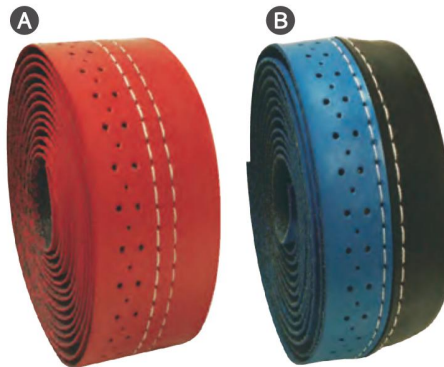

CST-109A•B

Material:PU
Size:3cmx185cm