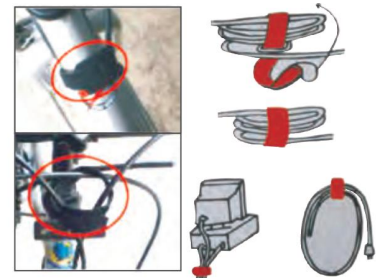

**CST-101A•B**  
Material:PVC Foamed  
Size:2.5cmx185cm

**CST-102A•B**  
Material:PVC Foamed  
Size:2.5cmx185cm

**CST-103**  
Material:PVC Foamed  
Size:2.5cmx185cm

**CST-112**  
Rim Strips  
Material:Nylon

**CST-114**  
Rim Strips  
Material:EVA

**CST-113**  
Adjustable Velcro  
Material:Nylon

**100% SILICONE**  
CSG-SI660K2 · SI660K3

**new!**

**100% SILICONE**  
CSG-SIC660F  
Material:silicone/PP  
Size:130mm