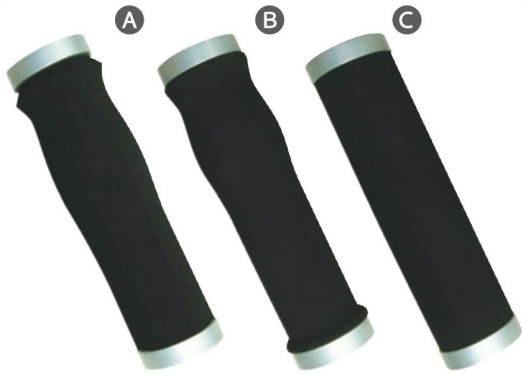

CSG-C672A•B•C

Material:PP/High Density Foamed
Size:128mm
(A)Hexangular Shape
(B)Round Shpae
(C)Round Shpae

Laser Logo