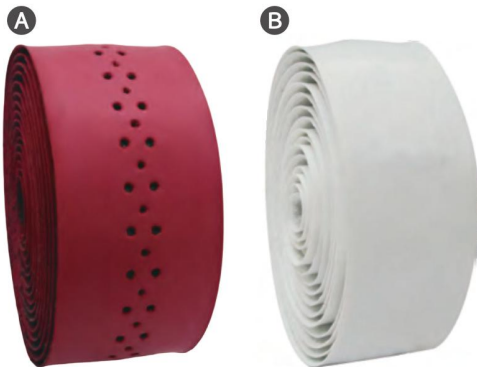

CST-108A•B

Material:PU
Size:3cmx185cm